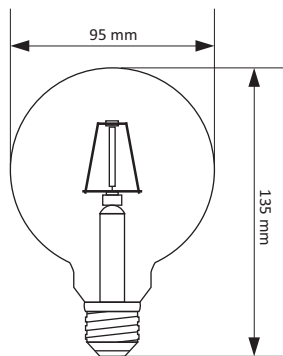

■ Технически параметри:

Напрежение: ~230V

Честота: 50/60Hz

Мощност: 8W

Лумени: 720lm

Светлоизточник: –

Ъгъл на светене: 360°

Цветна температура: 2800K/3200K

Димируемост: Да/Не

Индекс на цвето предаване: Ra≥80

Живот на лампата: 25000 h

■ Приложение

- Само в подходящи осветителни тела
- Използва се в полилеи и други декоративни осветителни тела за създаване на красиви светлинни ефекти
- Подходящи са за декорация в жилищни сгради, хотели, ресторанти

■ Характеристика на лампите

- Елегантен дизайн, идеален за декоративни инсталации
- Много ниска консумация на енергия
- Незабавно 100% светлина, без време за загряване
- Лесна подмяна на класически конвенционални лампи
- Лампи без живак

IP20